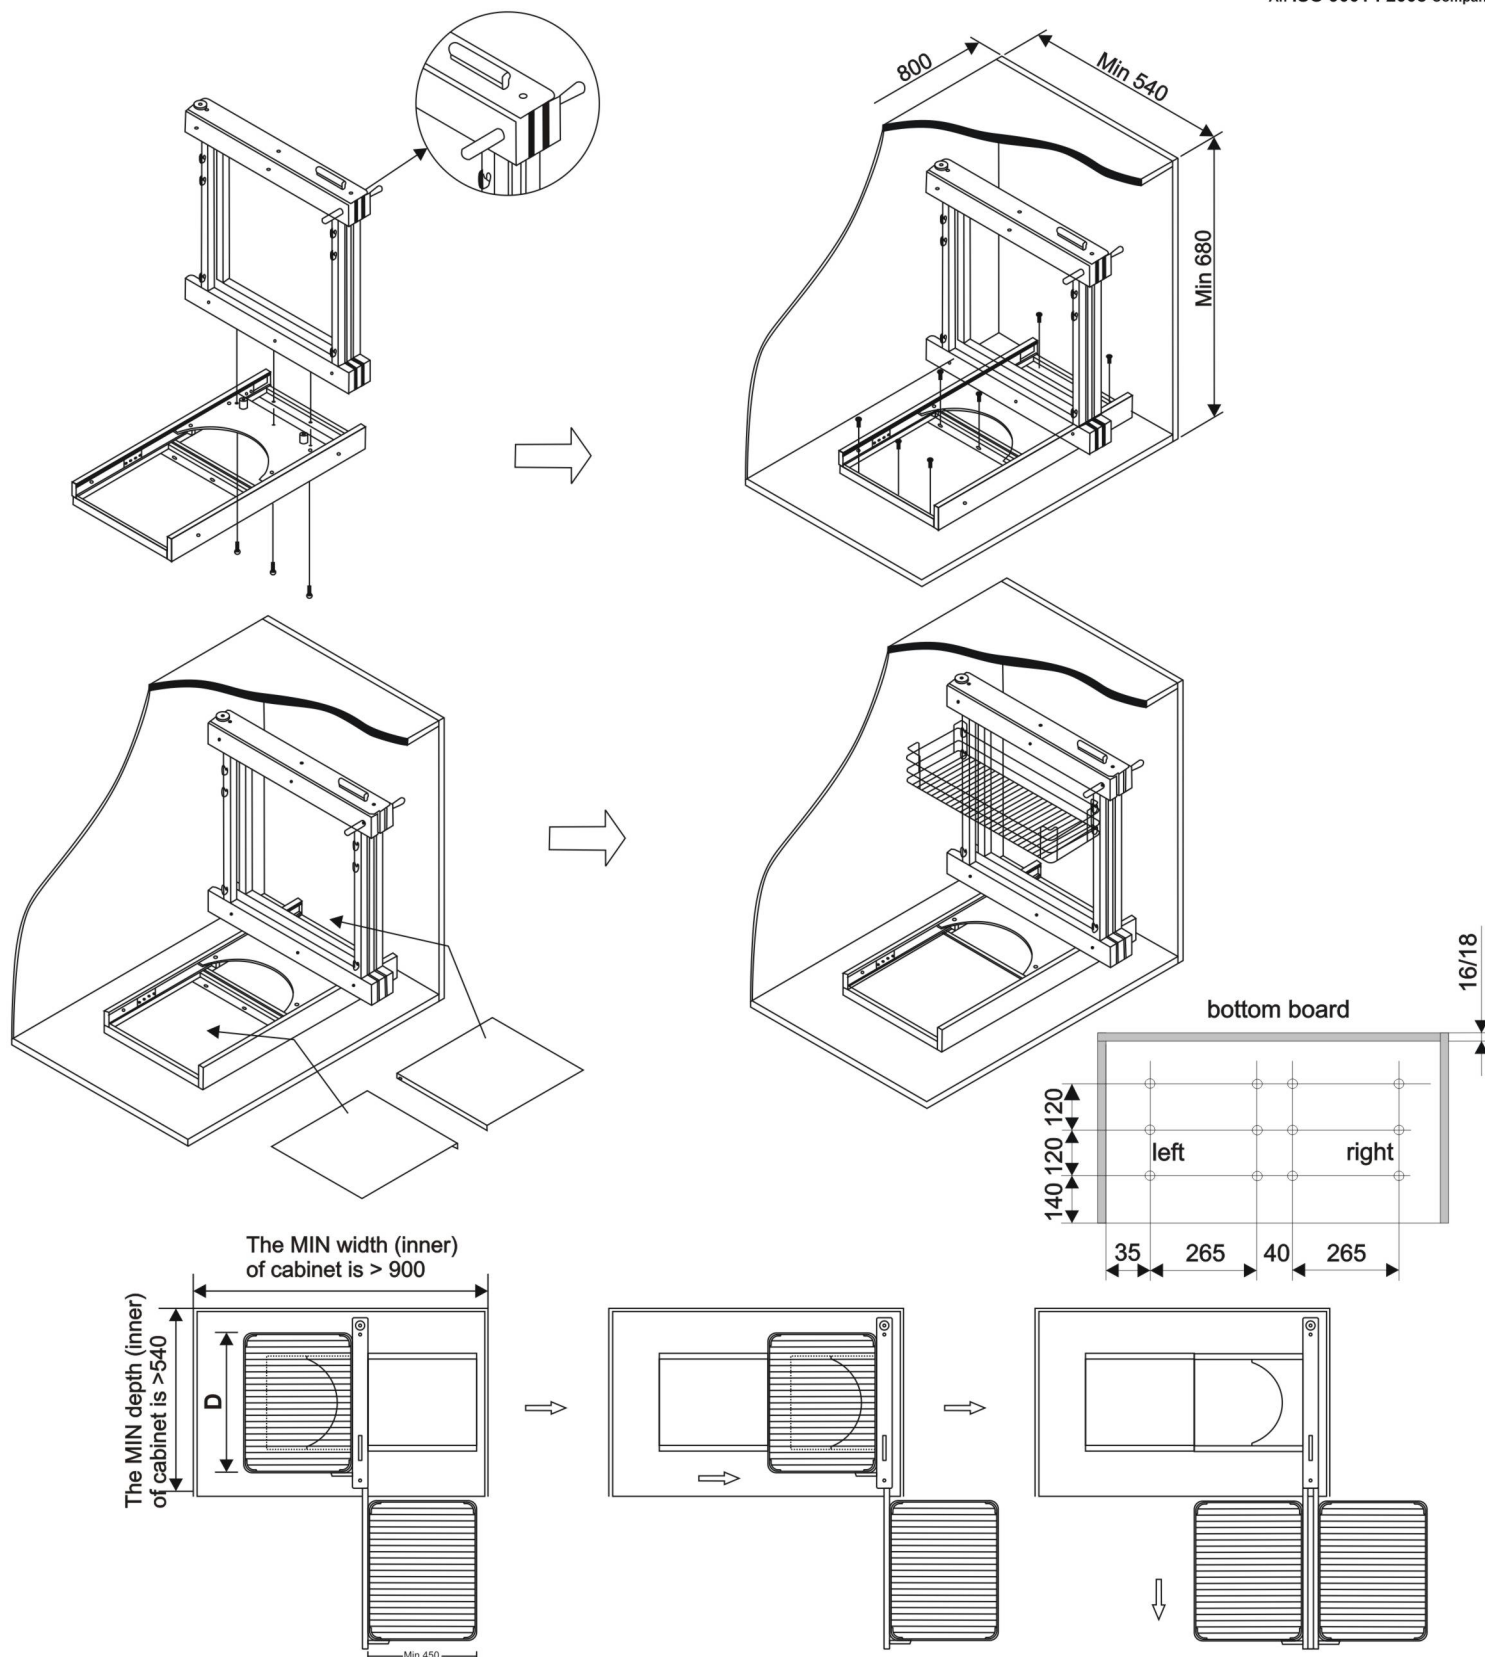

## Magic Corner Unit - Double Pull-out

**INOX**

In Collaboration with Inox Decor Corp, USA  
An ISO 9001 : 2008 Company

Magic Corner Unit - Double Pull-out			
Stainless	for 1050mm Cabinet	A3.02.101	
Wooden	for 1050mm Cabinet	A3.02.301	

All the baskets can be pulled out from the cabinet allowing easy approach & instant hand to the items kept therein. Its well designed construction assures full utilization of all the four shelves equally.