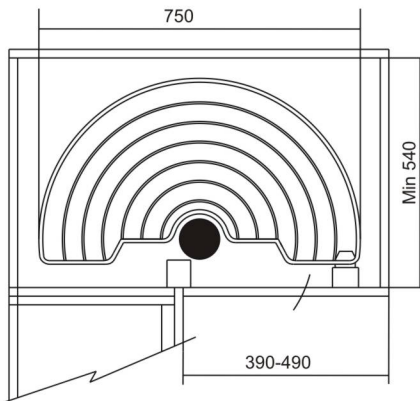

Instruction Manual

Carousel 180°

INOX

In Collaboration with Inox Decor Corp, USA

An ISO 9001 : 2008 Company

Carousel Unit 180°

P	A1.01.101	φ750mm	Stainless
W	A1.01.301	φ750mm	Wooden

Content		
1.	TUBING BRACKET BAR	1pc
2.	PLASTIC BOLT	2pcs
3.	PLASTIC NUT	2pcs
4.	BASKET HOLDER	2pcs
5.	PLASTIC TIGHTEN NUT	2pcs
6.	STEEL PIN	2pcs
7.	TUBING FASTENER	1pc
8.	UPPER FIXING FITTING	1pc
9.	180 SWIVEL BASKET	2pcs